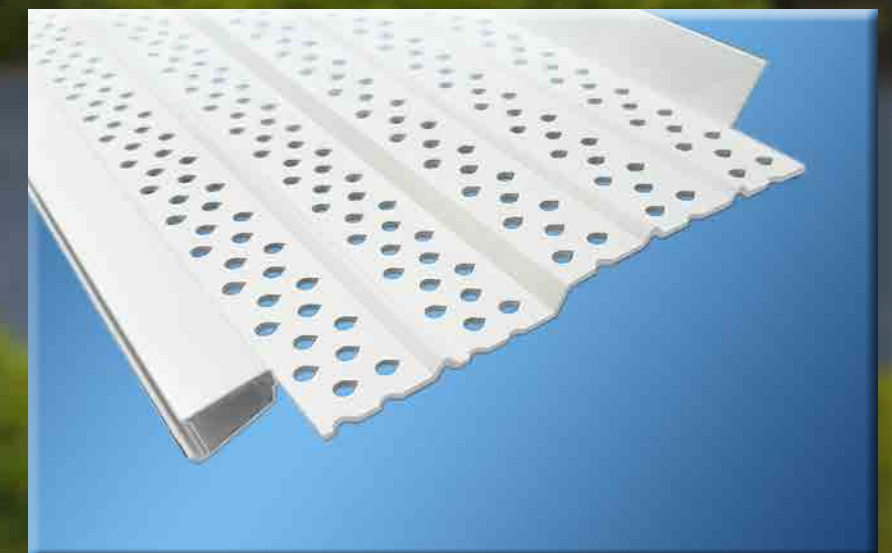

Leaf Entry/Blockage	Twig Entry/Blockage	Pine Needle Entry/Blockage
LEAFZERO™ - 100%	LEAFZERO™ - 99 to 100%	LEAFZERO™ - 97% (No waterflow reduction)
Popular competitors - 90%	Popular competitors - 75%	Popular competitors - 86%
Wire Mesh - 0%	Wire Mesh - 0%	Wire Mesh - 48%

Open Water Flow - 30.1 inches of water per hour (20 foot roof section)
That's 2.5 times greater than the official rainfall world record (12 inches per hour)!

Obstructed Water Flow - 20.1 inches of water per hour when covered with wet leaves (20 foot section)
Still 1.5 times greater than the world record.

Clearing of Debris - Most dry debris is cleared from surface with a 5mph breeze.
When still wet, debris is removed with a 21mph wind speed.

Strength - Excellent unmatched durability

Comparison

Product	100% debris efficiency	Fits all roof slopes and materials. No gutter repositioning	Installed price	Virtually invisible from the ground	Never collapses	Pest resistant	Water control
LEAFZERO™	✓	✓	$$	✓	✓	✓	✓
OTHER SYSTEMS*	✓	✗	$$$	✓	✓	✓	✗
→	✗	✗	$$$$	✗	✓	✗	✗
→	✗	✓	$$$$	✓	✗	✗	✓
→	✗	✗	$$$	✗	✓	✗	✗
→	✗	✗	$	✗	✗	✗	✗

*Other Systems Include: Aluminum Bracket Raised Profile, Aluminum Flat Profile, Foam, Nylon, Enclosed Aluminum with Small Openings or One Long Opening (Reverse Curve), Under the Roof Shingle Profile, Brush Types and Mesh (Steel, Aluminum or Screen)

LEAFZERO™ brings real peace of mind to homeowners.
LEAFZERO's™ unique patent-pending design keeps debris out of gutters!

LEAFZERO™

The Only Gutter Cover Protection System You'll Ever Need!

By:

Killian Global Corp.
P.O. Box 11
Sandusky, Ohio 44871-0011
www.killianglobal.com