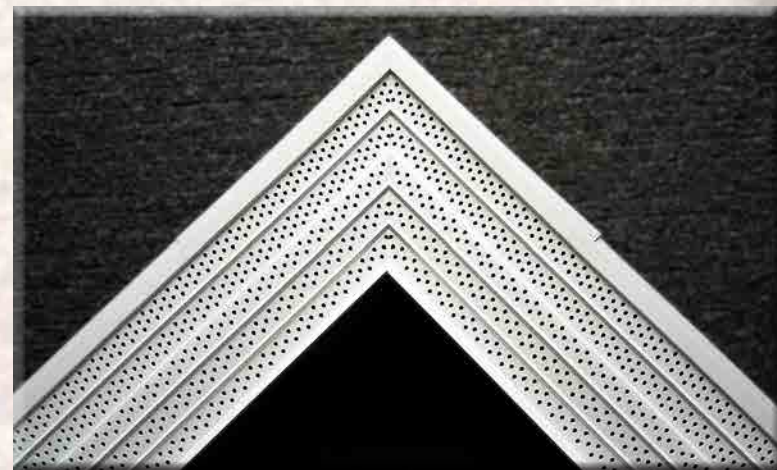

We back **LEAFZERO™** with a 10-year, no clog, limited warranty.

Benefits of Having LEAFZERO™

- Puts an end to routine gutter cleaning, lowering maintenance cost and hassles
- No more dangerous trips up the ladder
- Never clean your gutters again, guaranteed!

LEAFZERO™ Facts

- Comes in 3 foot lengths for easy transport and installation
- Does not go under the shingles or the roof which eliminates any possible damage to either
- Does not void your roof warranty
- Once installed, it will never have to be removed again
  It becomes a vital part of your gutter system
- Will add years of life to your gutter system
- Only water will enter — *absolutely no debris*
- Gutter will remain free-flowing for water
- The water capacity greatly exceeds U.S. record rainfall amounts and will take on any amount of rainfall that nature can give, guaranteed
- Manufactured with the absolute best quality exterior grade PVC that is sure to withstand the elements
- Performs well with any roof material or roof pitch
- Filtration system keeps working 100% even when covered by wet leaves and debris
- Raised profile for those stubborn hangers
- Raindrop hole for better water flow
- **LEAFZERO™** is installed on top of K-Style gutters

The 3-Point Ridge System

- Allows for easy installation
- Allows for expansion and contraction associated with temperature changes
- Allows for air to travel through the gutter system to help keep out mold and mildew, and to help any debris on top of the gutter cover system blow off more easily
- The points keep debris from laying flat on the gutter cover system
- Allows for easy alignment when installing, ensuring that you keep a straight line.
- Helps water control by ensuring that when water hits a ridge point it is diverted into the gutter system.
- Adds superior strength to the system

LEAFZERO™

The Only Gutter Cover Protection System You'll Ever Need!